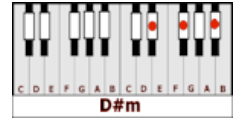

Dm = xx0231

D#m